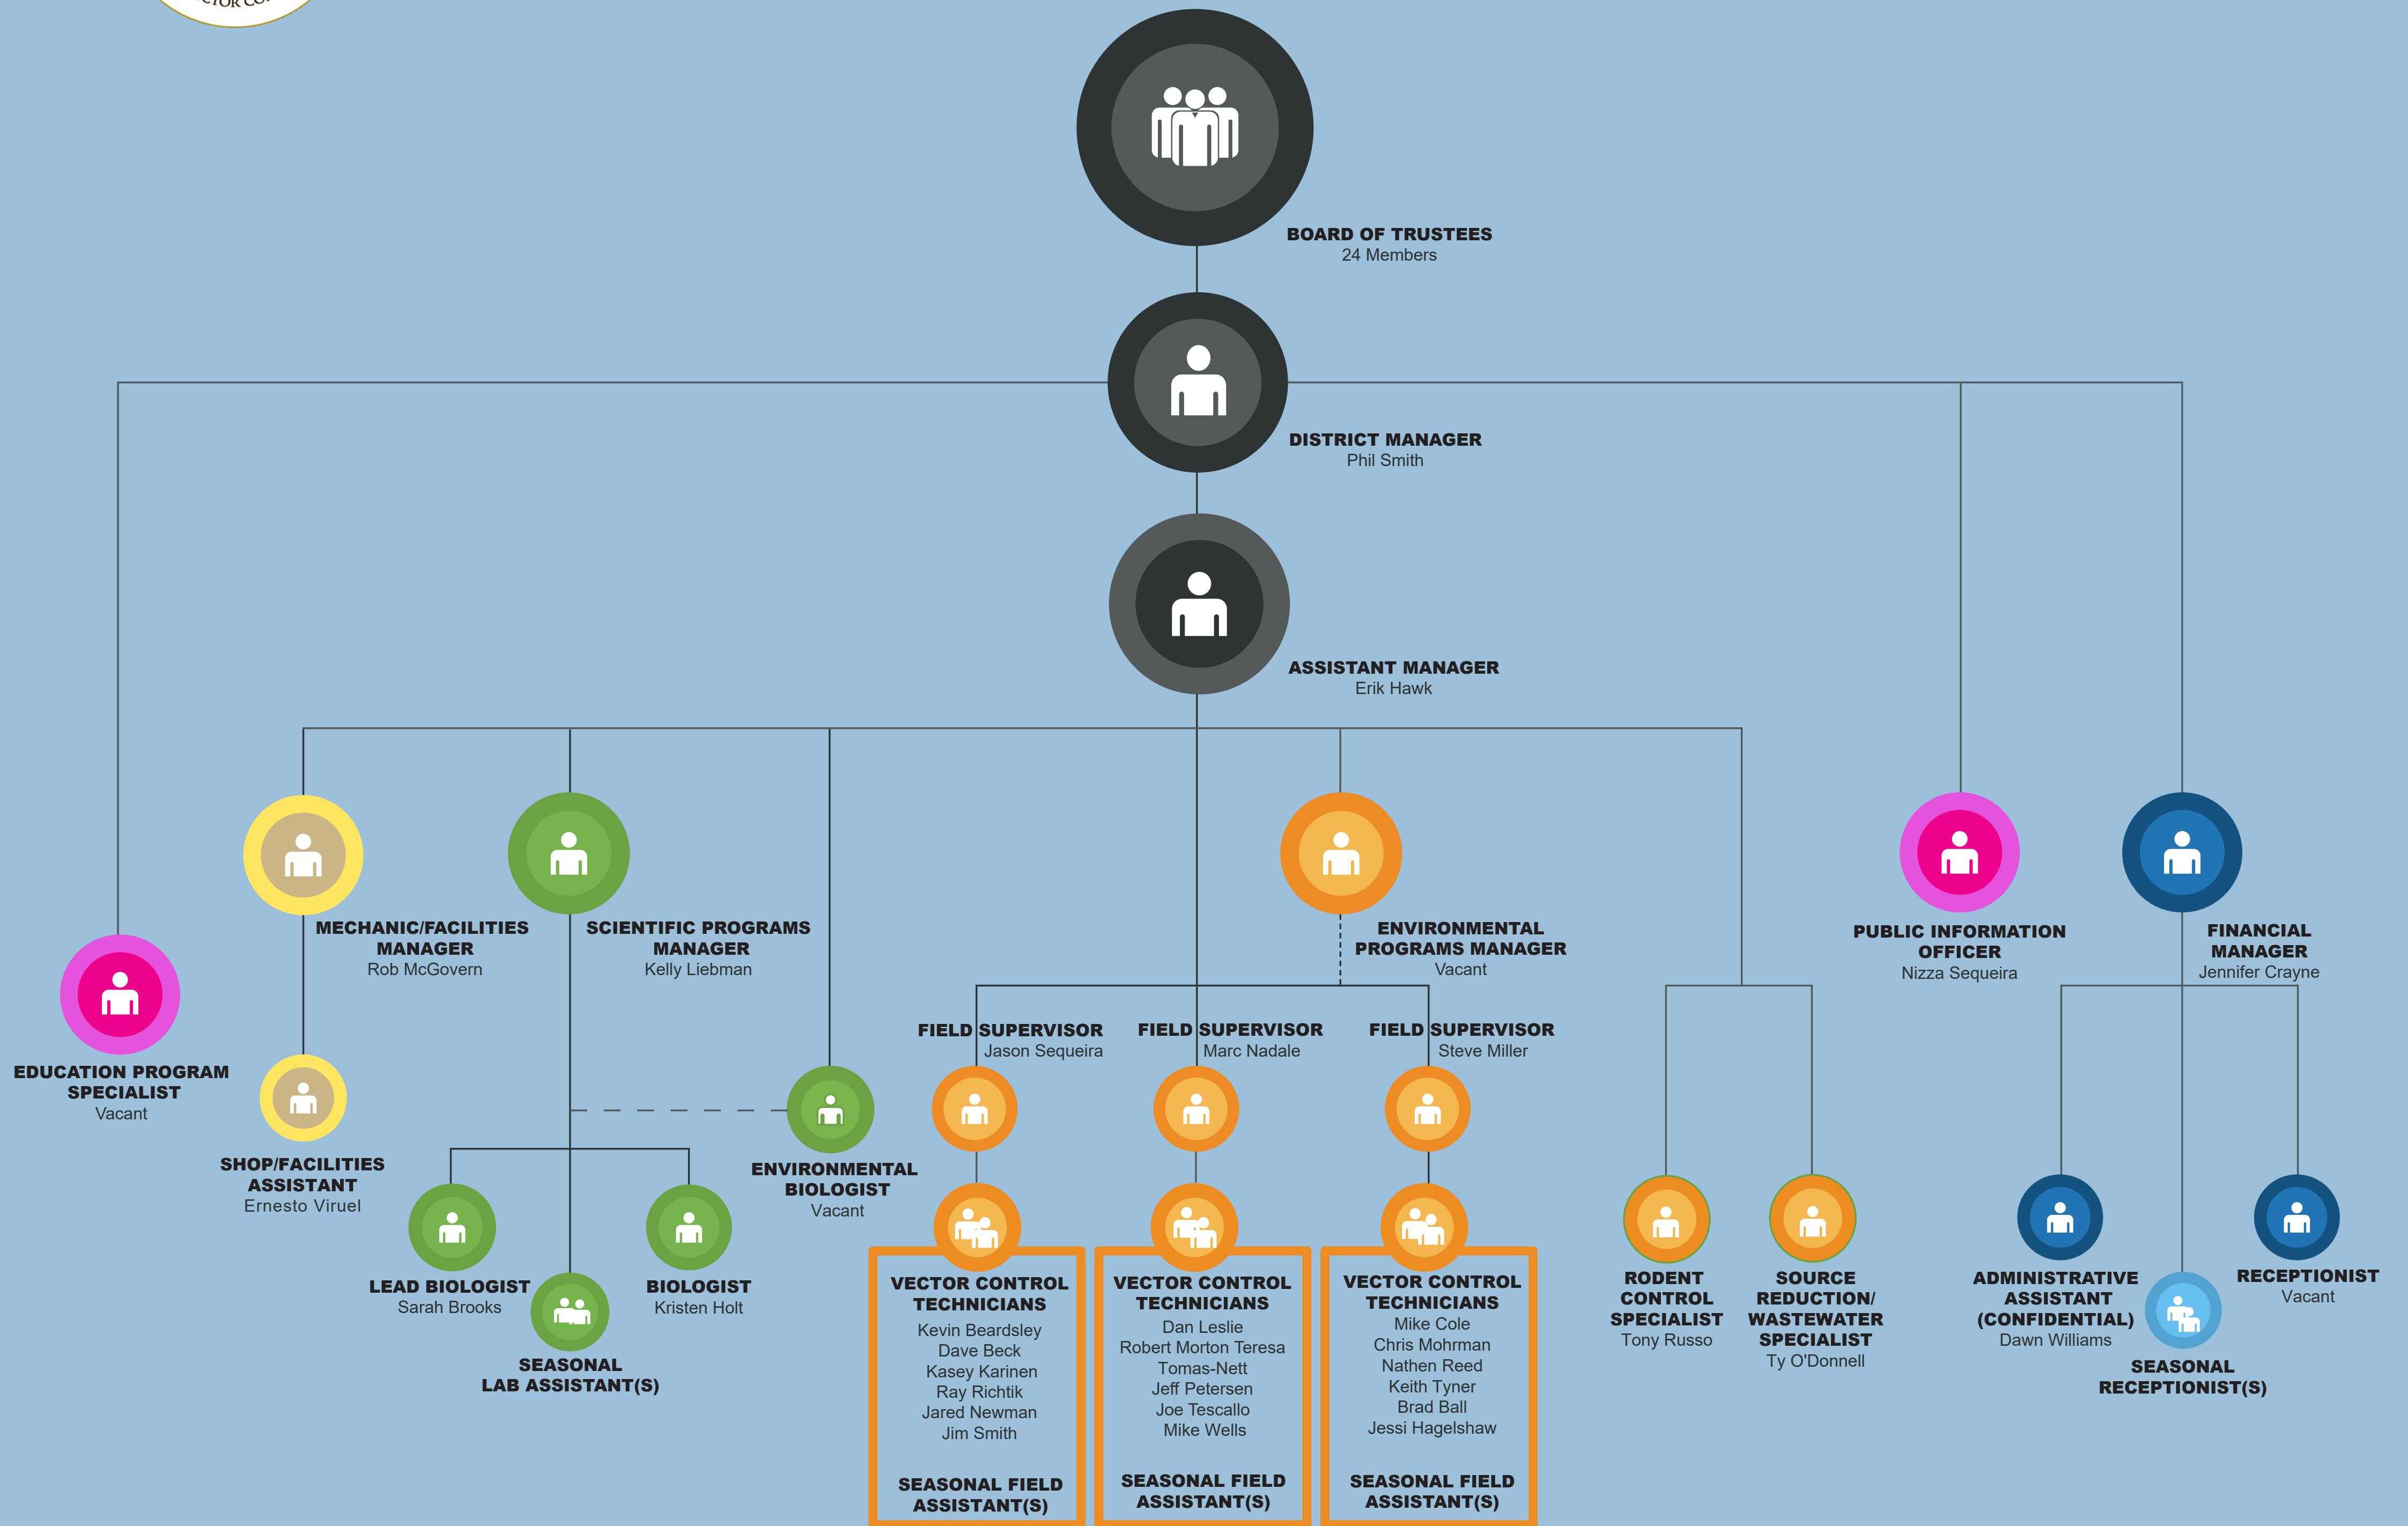

Marin/Sonoma Mosquito and Vector Control District Organizational Chart

BOARD OF TRUSTEES
24 Members

DISTRICT MANAGER
Phil Smith

ASSISTANT MANAGER
Erik Hawk

MECHANIC/FACILITIES MANAGER
Rob McGovern

SCIENTIFIC PROGRAMS MANAGER
Kelly Liebman

ENVIRONMENTAL PROGRAMS MANAGER
Vacant

PUBLIC INFORMATION OFFICER
Nizza Sequeira

FINANCIAL MANAGER
Jennifer Crayne

EDUCATION PROGRAM SPECIALIST
Vacant

SHOP/FACILITIES ASSISTANT
Ernesto Viruel

LEAD BIOLOGIST
Sarah Brooks

BIOLOGIST
Kristen Holt

SEASONAL LAB ASSISTANT(S)

ENVIRONMENTAL BIOLOGIST
Vacant

FIELD SUPERVISOR
Jason Sequeira

FIELD SUPERVISOR
Marc Nadale

FIELD SUPERVISOR
Steve Miller

VECTOR CONTROL TECHNICIANS
Kevin Beardsley
Dave Beck
Kasey Karinen
Ray Richtik
Jared Newman
Jim Smith

SEASONAL FIELD ASSISTANT(S)

VECTOR CONTROL TECHNICIANS
Dan Leslie
Robert Morton
Teresa Tomas-Nett
Jeff Petersen
Joe Tescallo
Mike Wells

SEASONAL FIELD ASSISTANT(S)

VECTOR CONTROL TECHNICIANS
Mike Cole
Chris Mohrman
Nathen Reed
Keith Tyner
Brad Ball
Jessi Hagelshaw